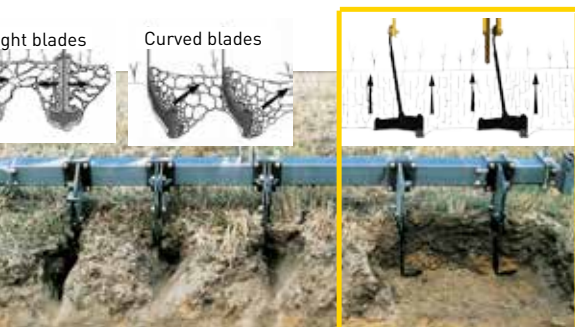

Maximum compactness : 37,5 cm

Combiplow® Gold

Machine presented in 3 m

Maximum compactness : 29 cm

Agronomy

PATENTED

- No disturbance of horizons
- Vertical fissuring by the creation of a wave
- Facilitate crop growing and the capillary rises

Economy

- 1 driver
- 1 passage
- 1 tractor

- Decreases the time of intervention
- Control the loads of setting-up
- Fissuring and crop growing at the same time

The only blade recognized by agronomists

Working depth from 10 to 40 cm From 4 to 10 km/h

Front manipulations / Front coupling cat.2 or 3 / Back coupling : perfect parallelogram / Carbide tip series

Combiplow® Platinum

Machine presented in 4 m

Frame
200x200 mm

Combiplow® Platinum Version SR

Machine presented in 3 m

Frame
120x200 mm

Performance

Homogeneous soil loosening on the entire width
Without "blockage effect"
Without creation of clods

Retractable coupling

-  - Clearance at work
-  - Compact for transport
-  - Frame compactness