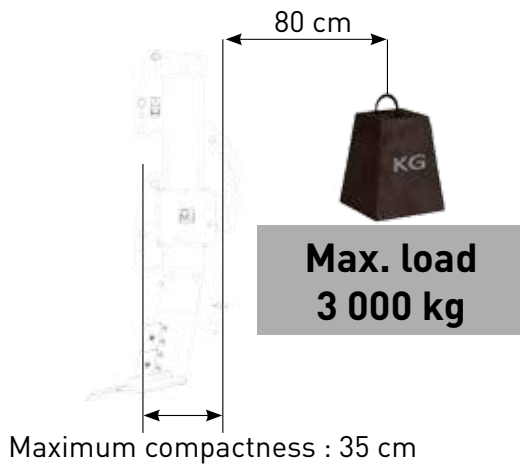

Maximum compactness : 37,5 cm

Combiplow® Gold

Machine presented in 3 m

Maximum compactness : 29 cm

Agronomy

PATENTED

- No disturbance of horizons
- Vertical fissuring by the creation of a wave
- Facilitate crop growing and the capillary rises

Front manipulations / Front coupling cat.2 or 3 / Back coupling : perfect parallelogram / Carbide tip series

Combiplow® Platinum

Machine presented in 4 m

Frame
200x200 mm

Combiplow® Platinum Version SR

Machine presented in 3 m

Frame
120x200 mm

Performance

Homogeneous soil loosening on the entire width
Without "blockage effect"
Without creation of clods

Retractable coupling

-  - Clearance at work
-  - Compact for transport
-  - Frame compactness

Bridge framework

-  - Large passage for PTO
-  - Coupling safe

Specifications

	Silver		Gold		Platinum			Platinum SR	
					Rigid Model	Rétractables Models		Rigids Models	
Working width	3,00 m	3,00 m	3,50 m	4,00 m	3,00 m	3,50 m	4,00 m	3,00 m	4,00 m
Weight (kg)	520	680	840	870	780	970	970	1 130	1 520
Power req. (hp)	80 - 140	90 - 210	120 - 210	140 - 210	100 - 210	110 - 225	140 - 265	100 - 210	140 - 265
Number of blades	4	4	6	6	4	6	6	4	6