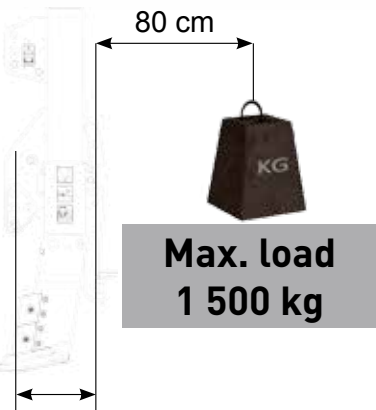

Maximum compactness : 37,5 cm

Combiplow® Gold

Machine presented in 3 m

Maximum compactness : 29 cm

Agronomy

PATENTED

- No disturbance of horizons
- Vertical fissuring by the creation of a wave
- Facilitate crop growing and the capillary rises